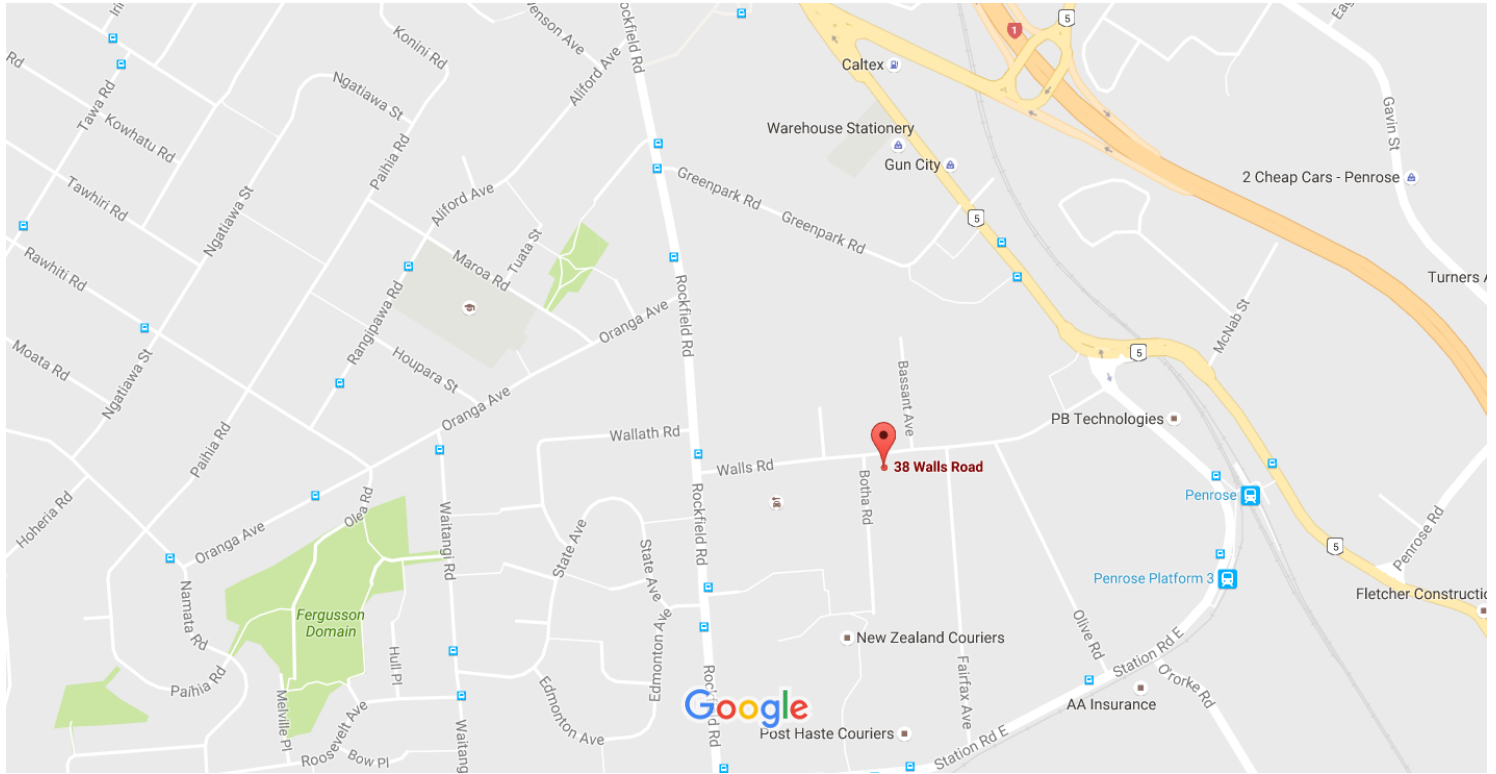

Google Maps 38 Walls Rd

Map data ©2016 Google 200 m

38 Walls Rd

Penrose
Auckland 1061

At this location

A1 Copy Centre

Copy Shop · Walls Rd
Open until 5:00 PM

Animate pet store